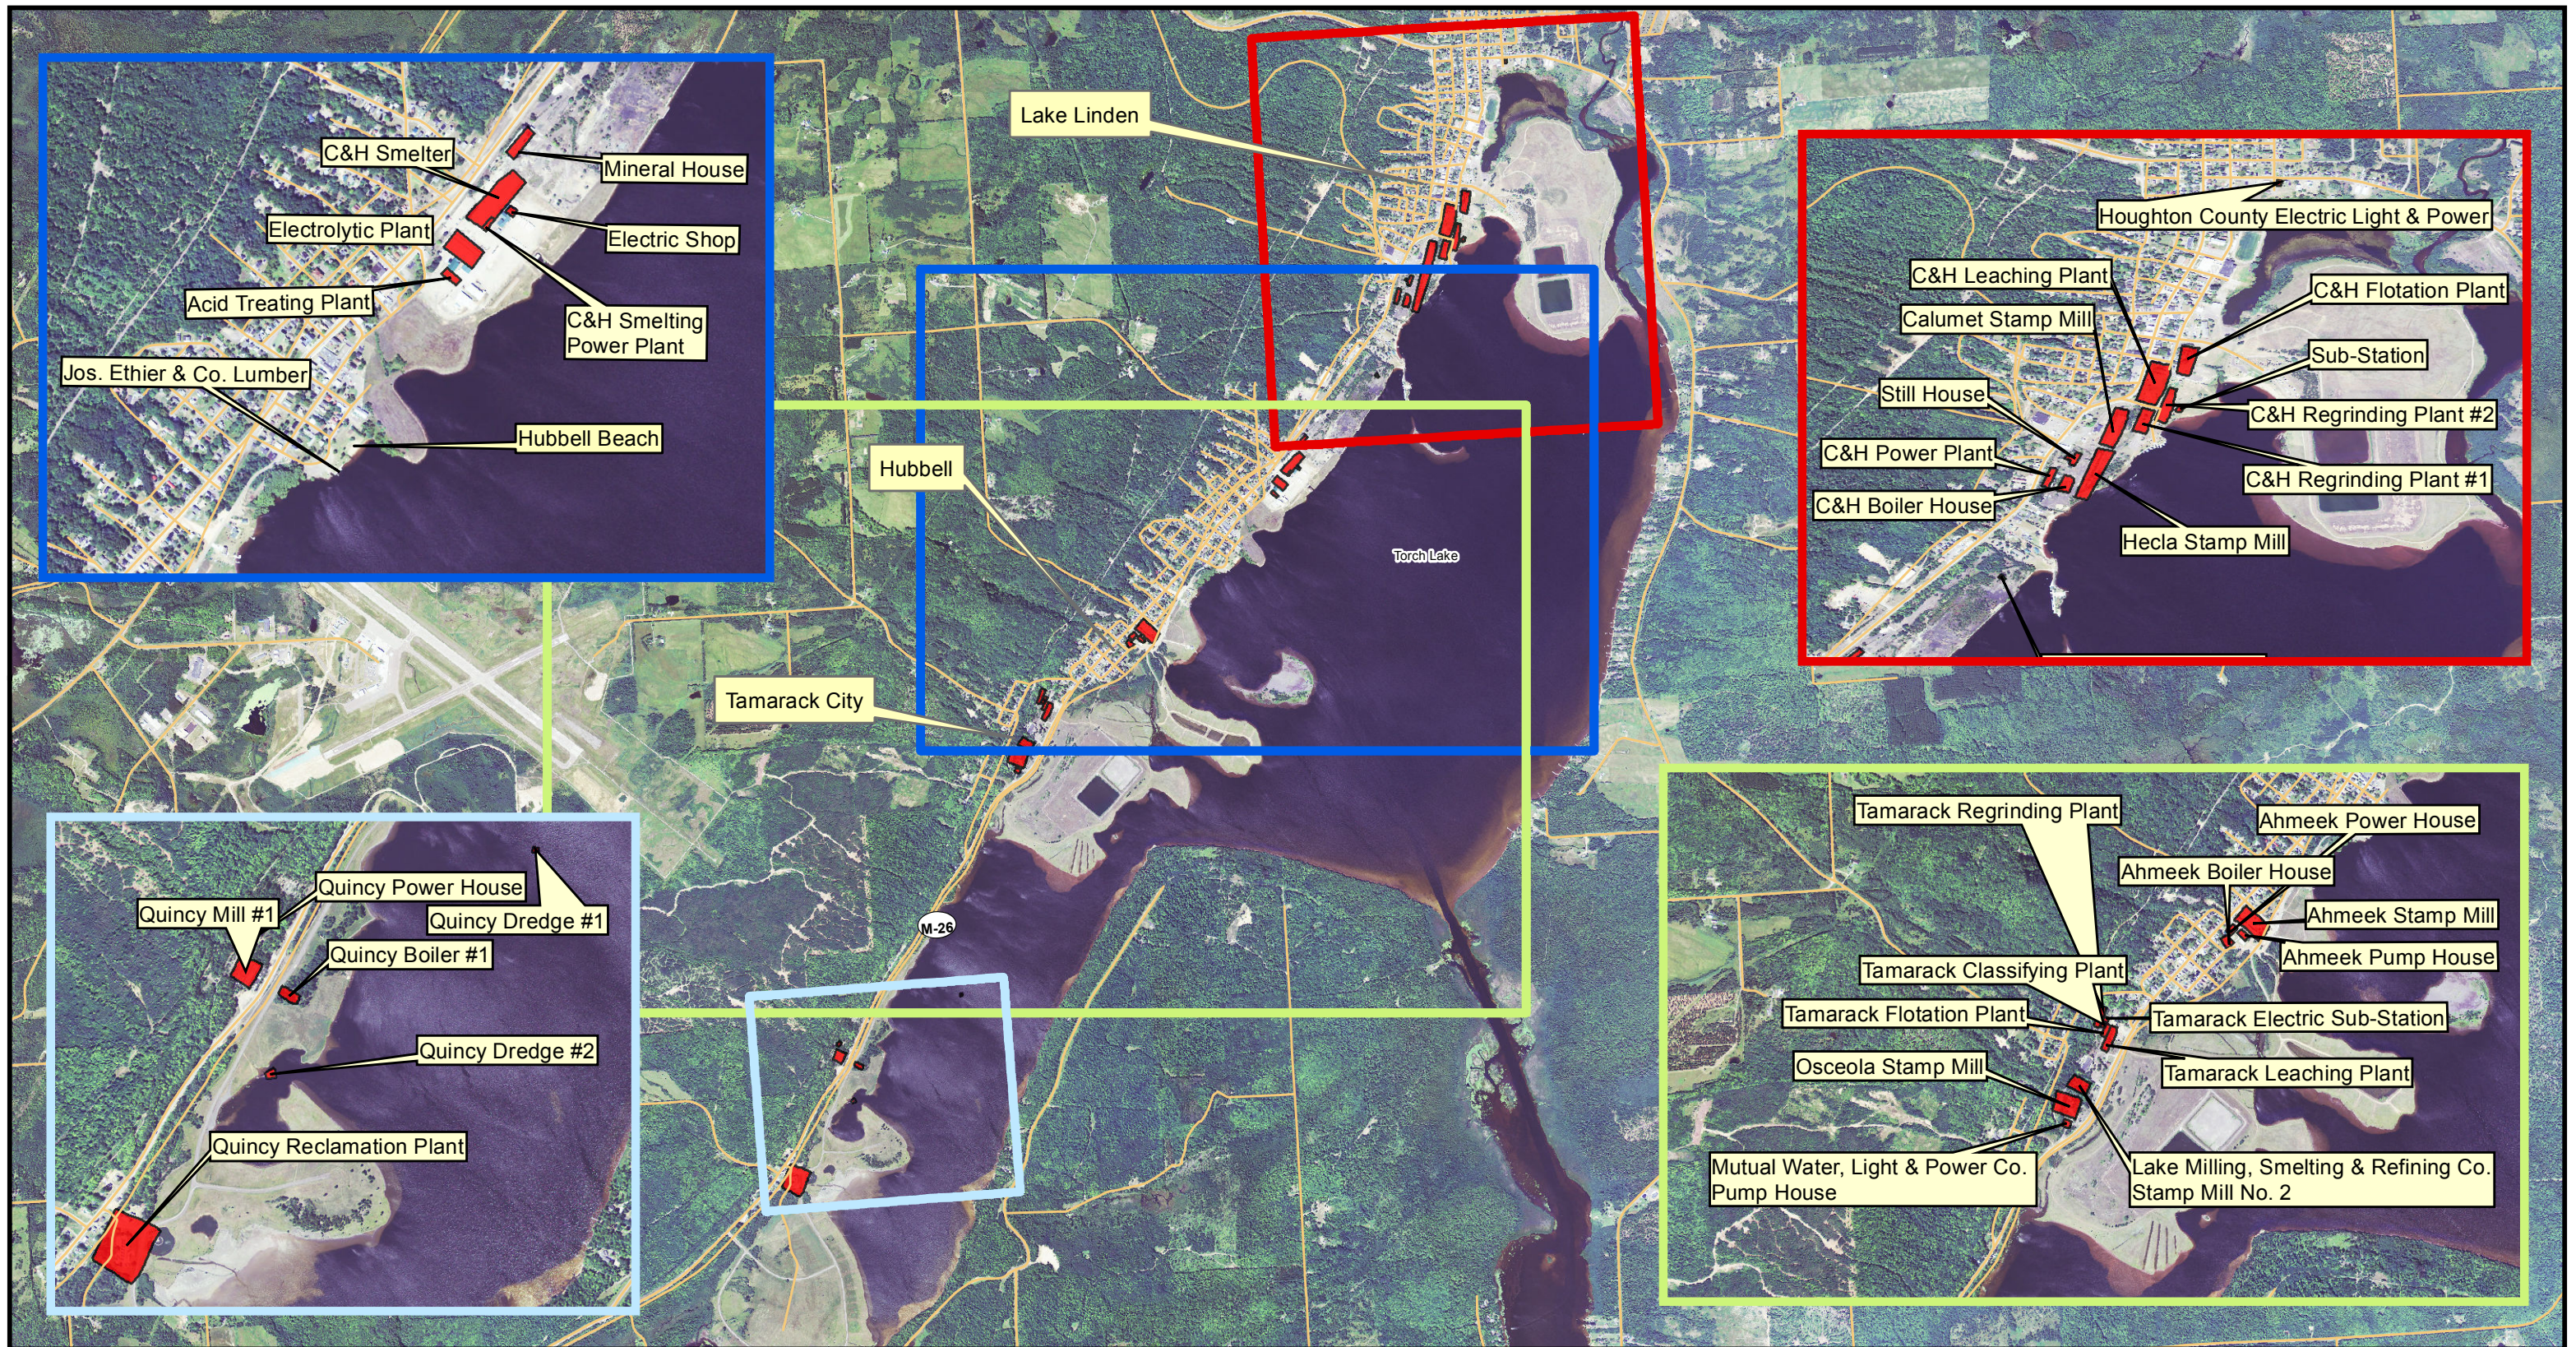

# Torch Lake Historic Building Locations - Overview Map

0 1 2 Miles

0 2 4 Kilometers

— Roads  
 Historic Building Locations

Document Path: J:\project\TorchLakeGIS\MXD\TorchLakeHistBuildings-Insets\_Landscape2.mxd

**MichiganTech**